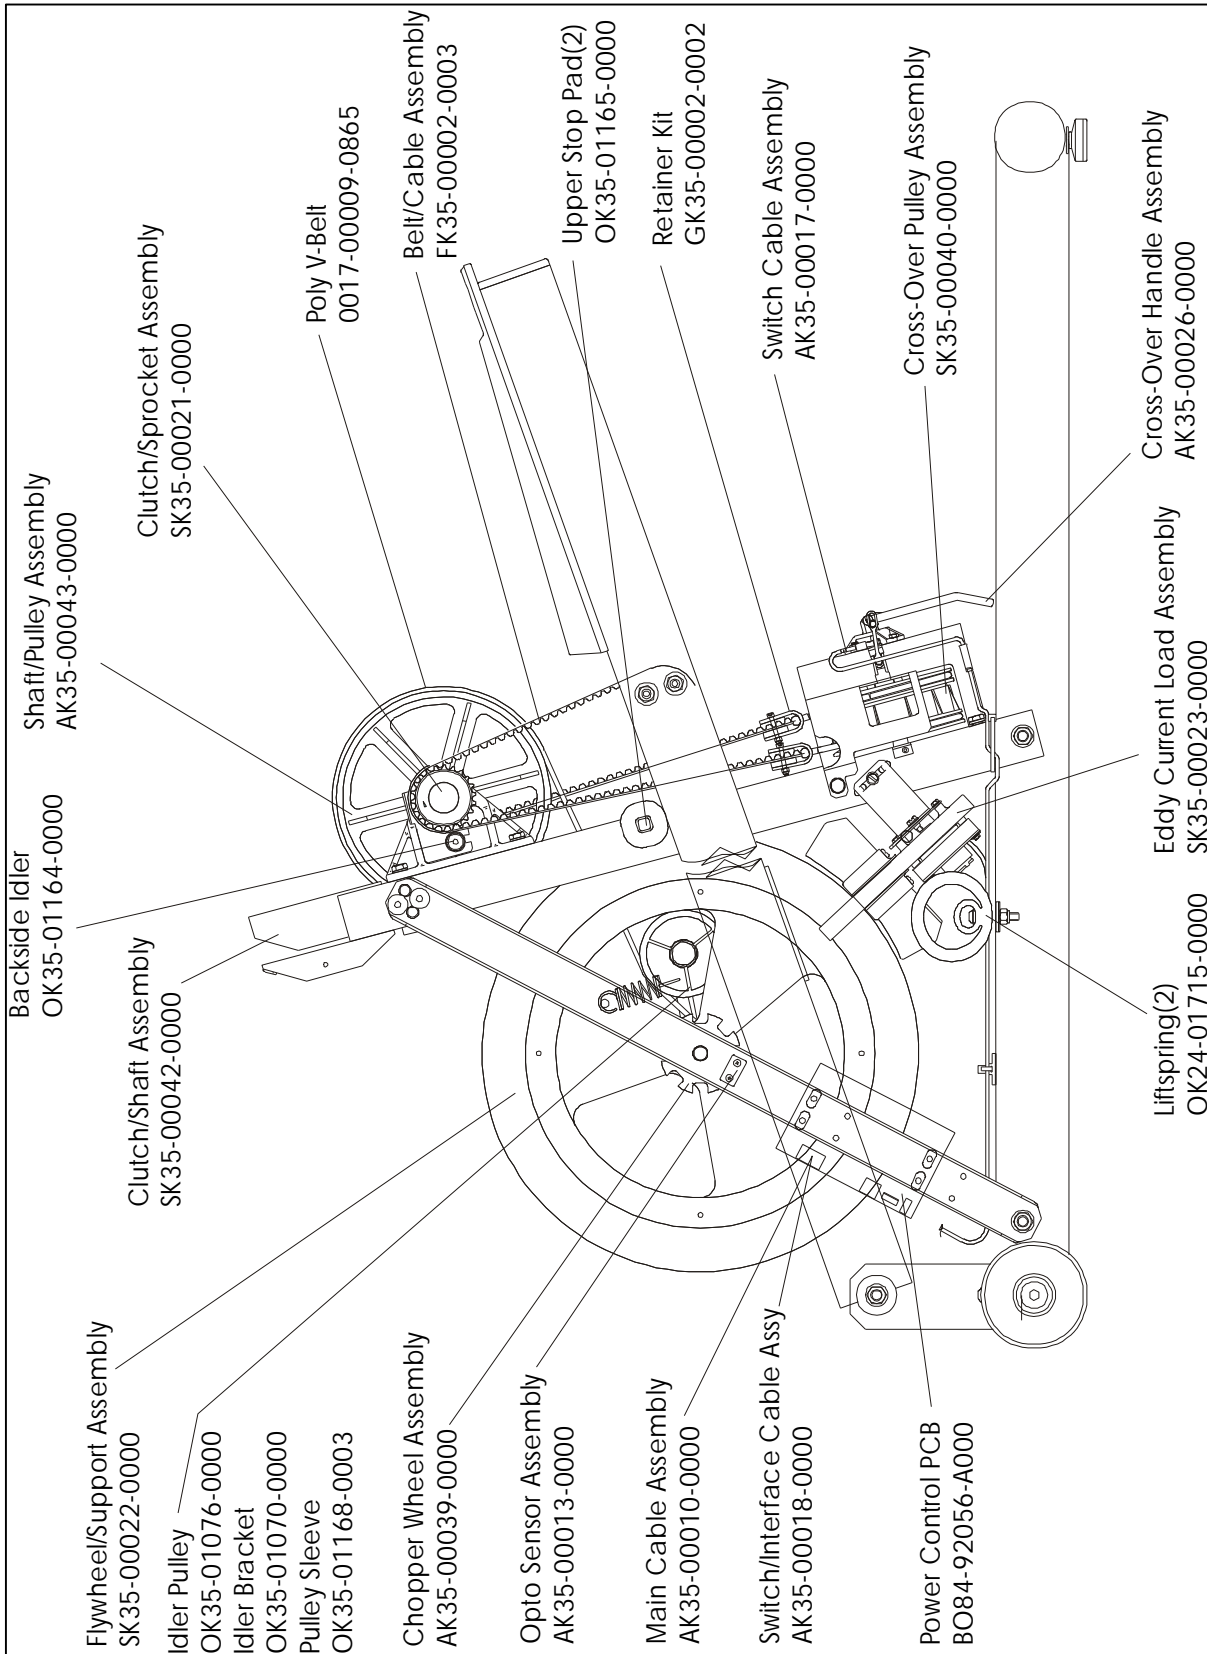

**LS-5500HR
STAIRCLIMBERS**

**GK35-00004-XXXX
SN # 251196 - 253719**

**LS-5500HR
STAIRCLIMBERS**

**GK35-00004-XXXX
SN # 251196 - UP**

**LS-5500HR
STAIRCLIMBERS**

GK35-00004-XXXX
SN # 251196 - UP