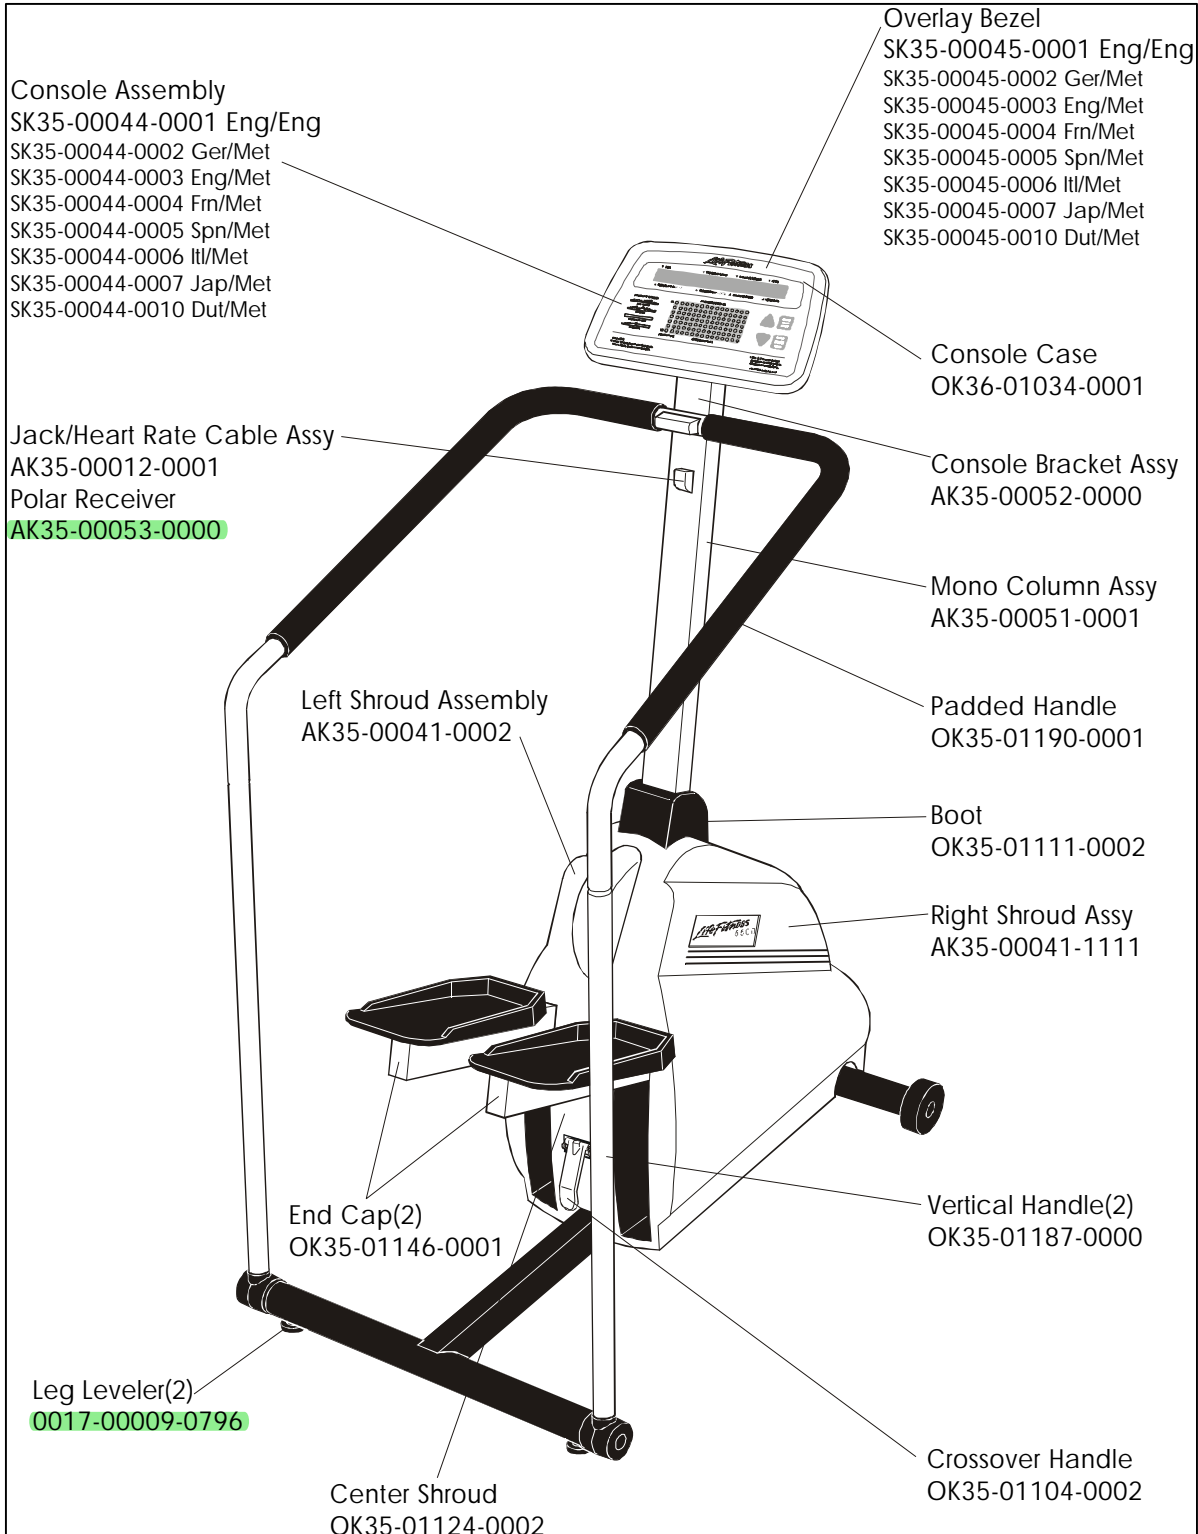

**LS-5500HR
STAIRCLIMBERS**

**GK35-00004-XXXX
SN # 251196 - 253719**

**LS-5500HR
STAIRCLIMBERS**

**GK35-00004-XXXX
SN # 251196 - UP**

**LS-5500HR
STAIRCLIMBERS**

GK35-00004-XXXX
SN # 251196 - UP